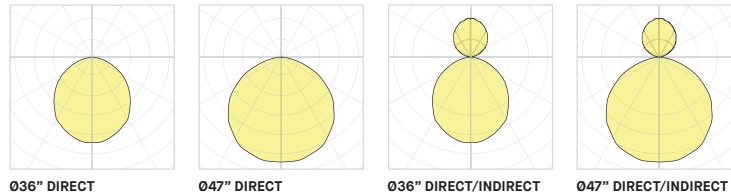

LIGHT DISTRIBUTION