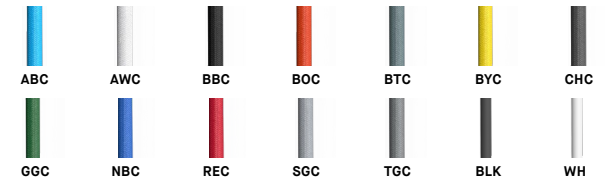

POWER CORD FINISH FINI CÂBLE D'ALIMENTATION