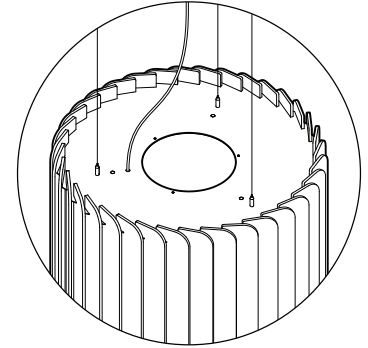

NOISE REDUCTION

The arrangement of the vertical panels increases the effective surface area of sound absorbing material optimizing the acoustic performance of the luminaire. The panels are available in 30 colors. For all color options, refer to the Acoustic Material Color Options page.