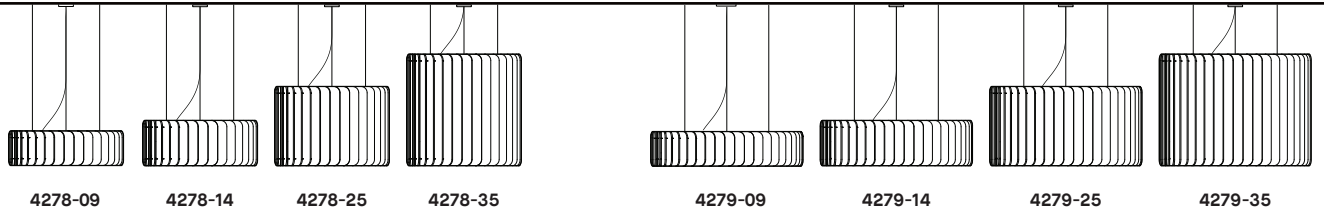

MILL Ø36" / Ø47"