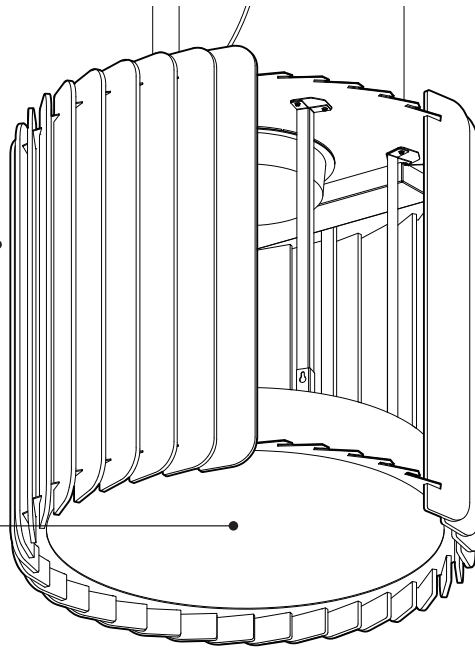

NOISE REDUCTION

The arrangement of the vertical panels increases the effective surface area of sound absorbing material optimizing the acoustic performance of the luminaire. The panels are available in 30 colors. For all color options, refer to the Acoustic Material Color Options page.