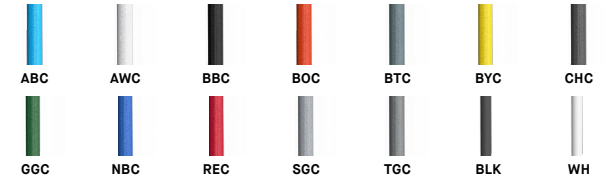

## SHADE FINISH FINI ABAT-JOUR

ADDITIONAL PREMIUM COLORS AVAILABLE – SEE ACOUSTIC MATERIAL COLOR OPTIONS PAGE