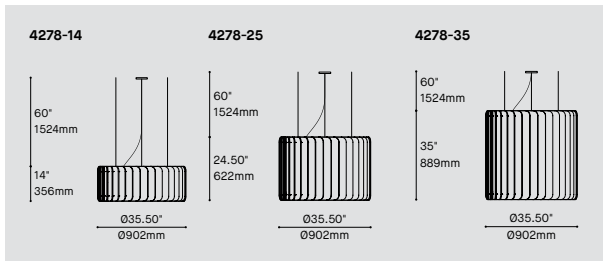

ORDERING SPECIFICATION SPÉCIFICATION DE COMMANDE

CODE

QUICKSHIP

QS10 QUICKSHIP 10 DAYS - MAXIMUM 5 UNITS QUICKSHIP 10 JOURS - MAXIMUM 5 UNITÉS

MODEL MODÈLE

4278D-14 MILL 14" (DIRECT)
4278D-25 MILL 25" (DIRECT)
4278D-35 MILL 35" (DIRECT)
4278DI-14 MILL 14" (DIRECT + INDIRECT)
4278DI-25 MILL 25" (DIRECT + INDIRECT)
4278DI-35 MILL 35" (DIRECT + INDIRECT)

LIGHT SOURCE SOURCE LUMINEUSE

4278D-XX
LED.LO LOW OUTPUT
LED REGULAR OUTPUT
LED.HO HIGH OUTPUT

4278DI-XX

LED.LO.REG LOW OUTPUT DIRECT, REGULAR OUTPUT INDIRECT
LED.LO.HO LOW OUTPUT DIRECT, HIGH OUTPUT INDIRECT
LED.REG.REG REGULAR OUTPUT DIRECT, REGULAR OUTPUT INDIRECT
LED.REG.HO REGULAR OUTPUT DIRECT, HIGH OUTPUT INDIRECT
LED.HO.REG HIGH OUTPUT DIRECT, REGULAR OUTPUT INDIRECT
LED.HO.HO HIGH OUTPUT DIRECT, HIGH OUTPUT INDIRECT

COLOR TEMPERATURE TEMPÉRATURE DE COULEUR

30 3000K
35 3500K

COLOR RENDERING INDEX (CRI) INDICE DE RENDU DE COULEUR (IRC)

90 90+ CRI

90

VOLTAGE VOLTAGE

120V 120 VOLT
277V 277 VOLT

CONTROL OPTION OPTION DE CONTRÔLE

DV 0-10V DIMMING (120V-277V)

DV

CABLE CÂBLE

AC AIRCRAFT MOUNTING & POWER CORD, FIELD ADJUSTABLE

AC

CABLE LENGTH LONGUEUR DE CÂBLE

60 60" AIRCRAFT CABLE (STD LENGTH)
** CUSTOM AIRCRAFT CABLE LENGTH (PLEASE SPECIFY)
FOR OVERALL LENGTH, PLEASE CONTACT YOUR EUREKA REPRESENTATIVE

MOUNTING MONTAGE

RC1

RC1 ROUND CANOPY / PAVILLON ROND
SCREWLESS CANOPY Ø4.50" X 0.5" (2471C)

MOUNTING CABLE OPTION OPTION DE MONTAGE DE CÂBLE

RCC

RCC CENTERED CANOPY - STRAIGHT AIRCRAFT CABLES

CANOPY FINISH FINI PAVILLON

BLKE BLACK FINE TEXTURE
WHE WHITE FINE TEXTURE

POWER CORD FINISH FINI CÂBLE D'ALIMENTATION

BLK BLACK POWER CORD
WH WHITE POWER CORD

SHADE FINISH FINI ABAT-JOUR

ABF AZURE BLUE FELT BYF BANANA YELLOW FELT REF RED FELT
AWF ARCTIC WHITE FELT CHF CHARCOAL FELT SGF SILVER GRAY FELT
BBF BASIC BLACK FELT NBF NAVY BLUE FELT TGF TITANIUM GRAY FELT
BOF BLOOD ORANGE FELT OBF OCEAN BLUE FELT ZFF ZINFANDEL FELT
BTF BATTLESHIP GRAY FELT PGF PEAR GREEN FELT

DIFFUSER FINISH FINI DIFFUSEUR

WH

WH WHITE

PRODUCT CHARACTERISTICS CARACTÉRISTIQUES DU PRODUIT