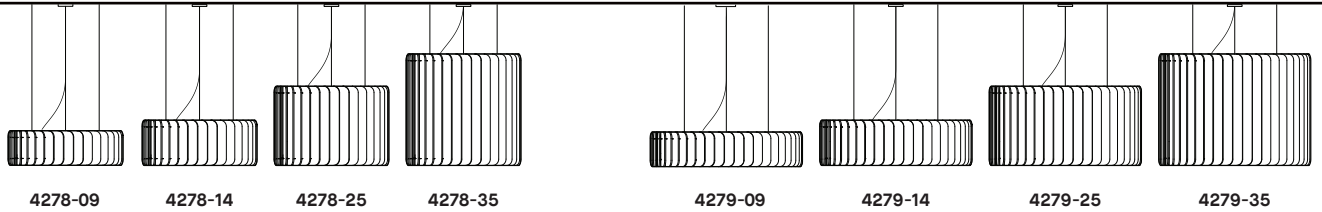

MILL 036" / 047"